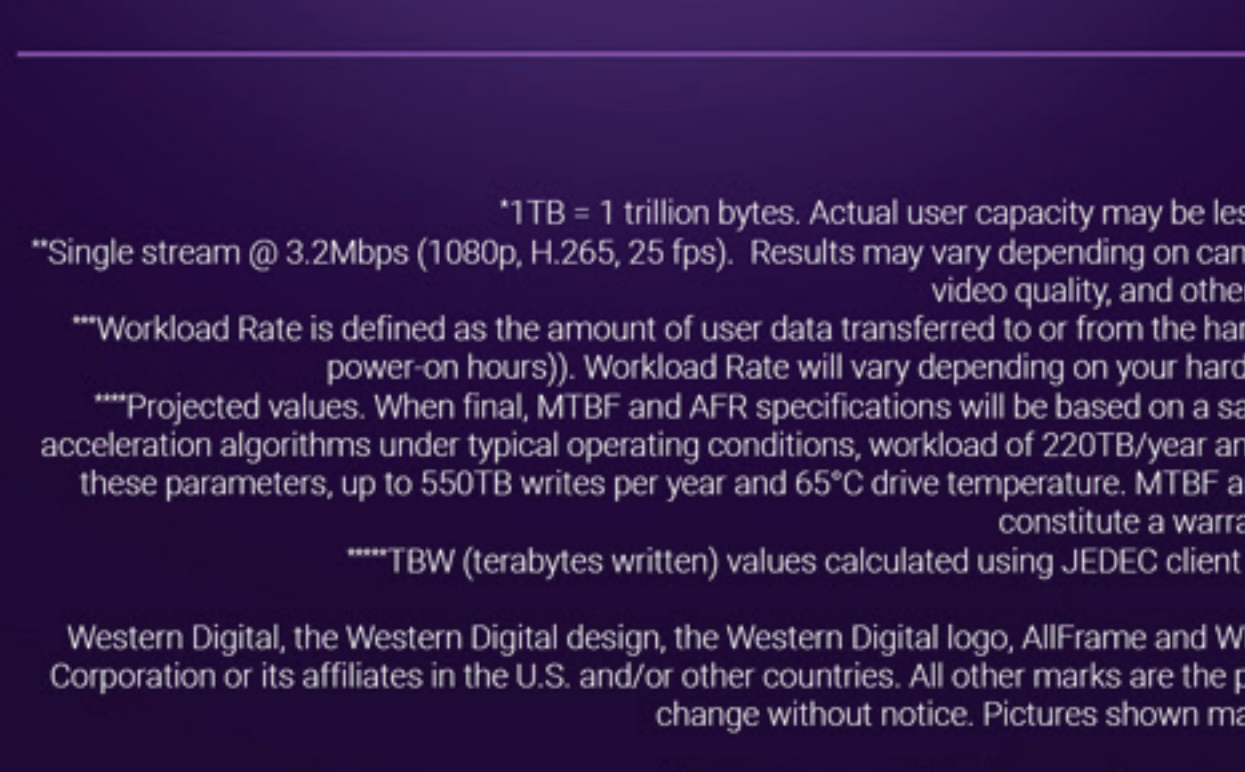

WD Purple® Storage Capacity Estimator App

A FREE mobile app to help you get an estimate of storage capacity for your CCTV solution requirements.

Available on:

<https://shop.westerndigital.com/tools/microsd-capacity-calculator>